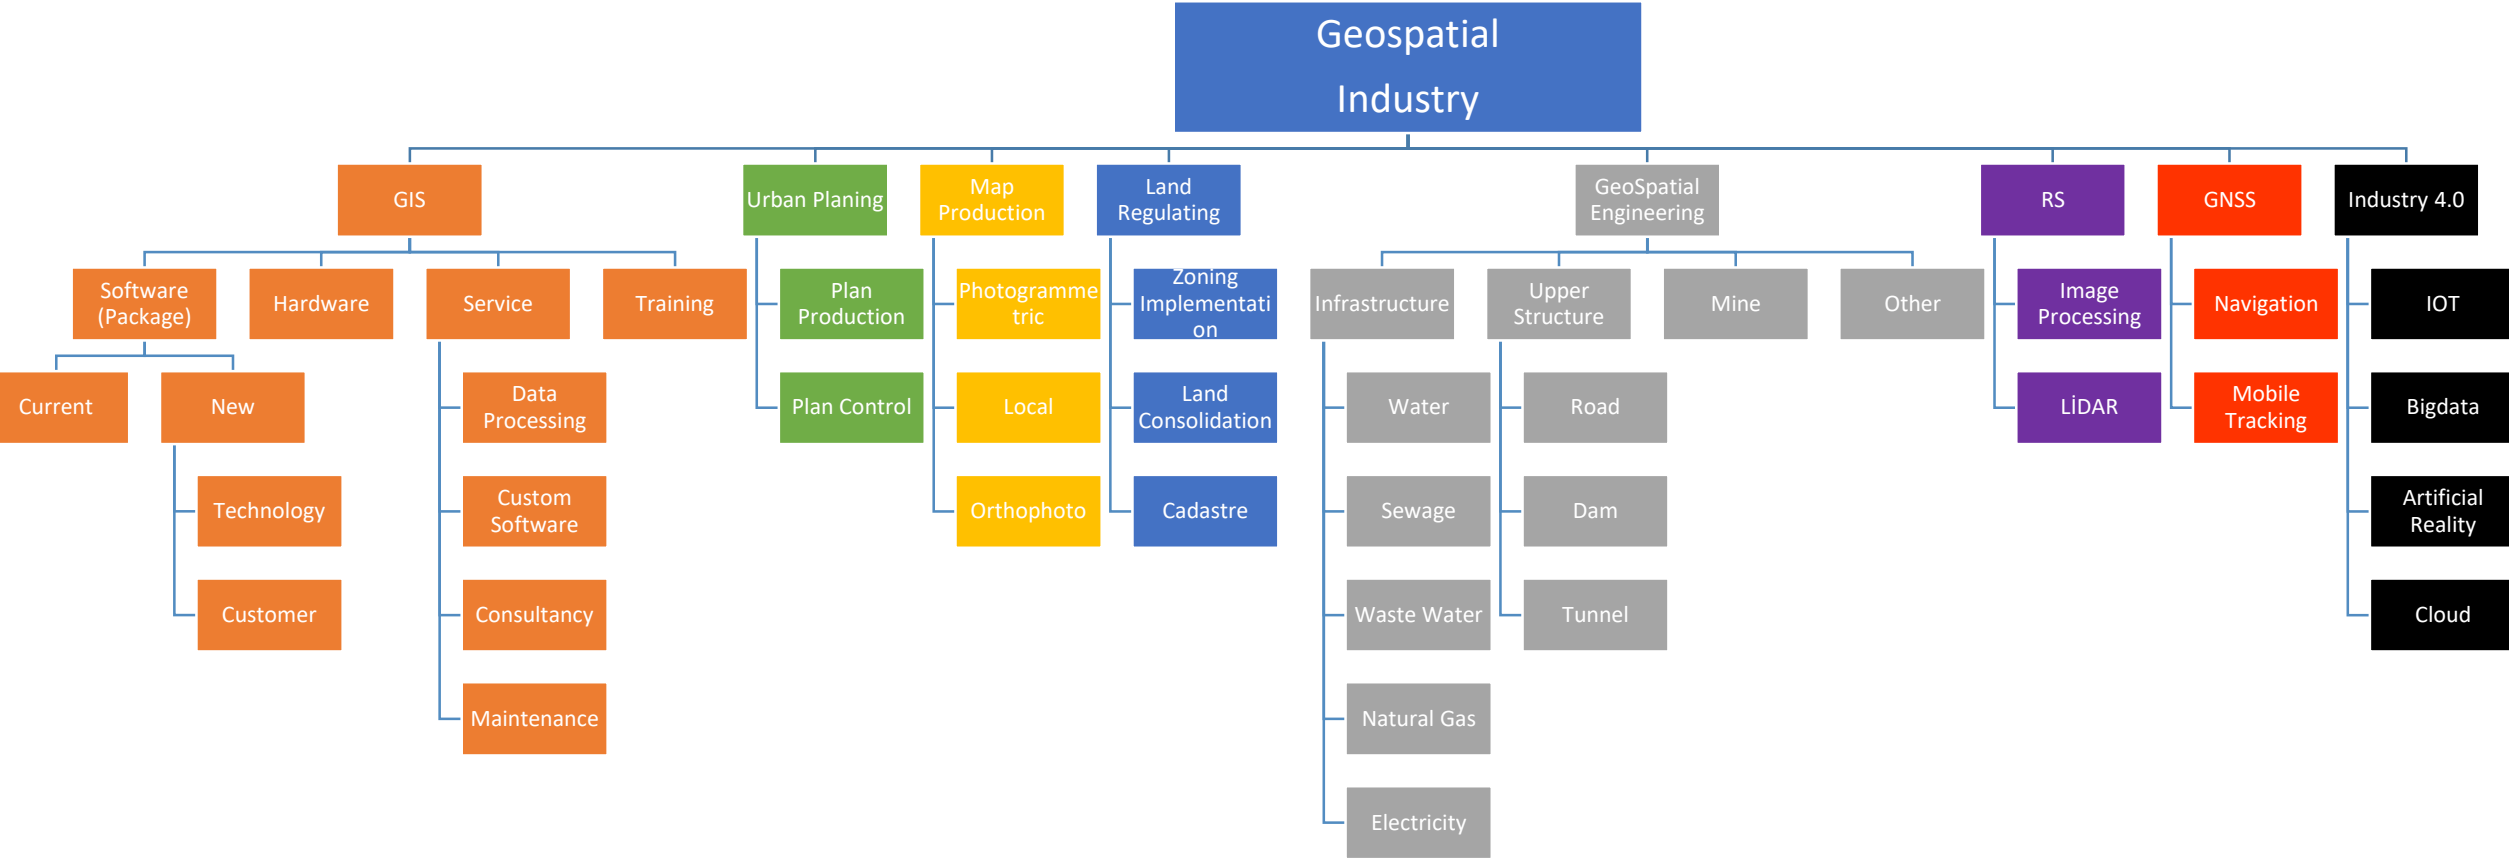

FIG
2018
ISTANBUL

*Presented at the FIG Congress 2018,
May 6-11, 2018 in Istanbul, Turkey*

EMBRACING OUR SMART WORLD WHERE THE CONTINENTS CONNECT:
ENHANCING THE GEOSPATIAL MATURITY OF SOCIETIES
6-11 May 2018, Istanbul

GEOSPATIAL DATA MANAGEMENT FROM LOCAL TO CENTER

Dr. Emin BANK
Representative Of The NETCAD
emin.bank@netcad.com.tr

***Because the value of spatial position is getting better day by day,
the geospatial sector has been growing in importance in recent years...***

GEOSPATIAL DATA SERVICES IN GIS PROJECTS

NATIONAL SPATIAL DATA INFRASTRUCTURE

The Spatial Data Infrastructure Of One Country Contains Many Data Sets

SPATIAL DATA IN THE PROCESS OF TRANSFORMATION FROM RURAL TO URBAN AREAS

PASTURE INFORMATION SYSTEM

Data sets managed by NETCAD software

- ✓ Turkey Pasture Asset
- ✓ Income and Expense Tracking
- ✓ Allocation
- ✓ Occupation
- ✓ Migrant Information
- ✓ Livestock Asset

General
Directorate of
Plant Production