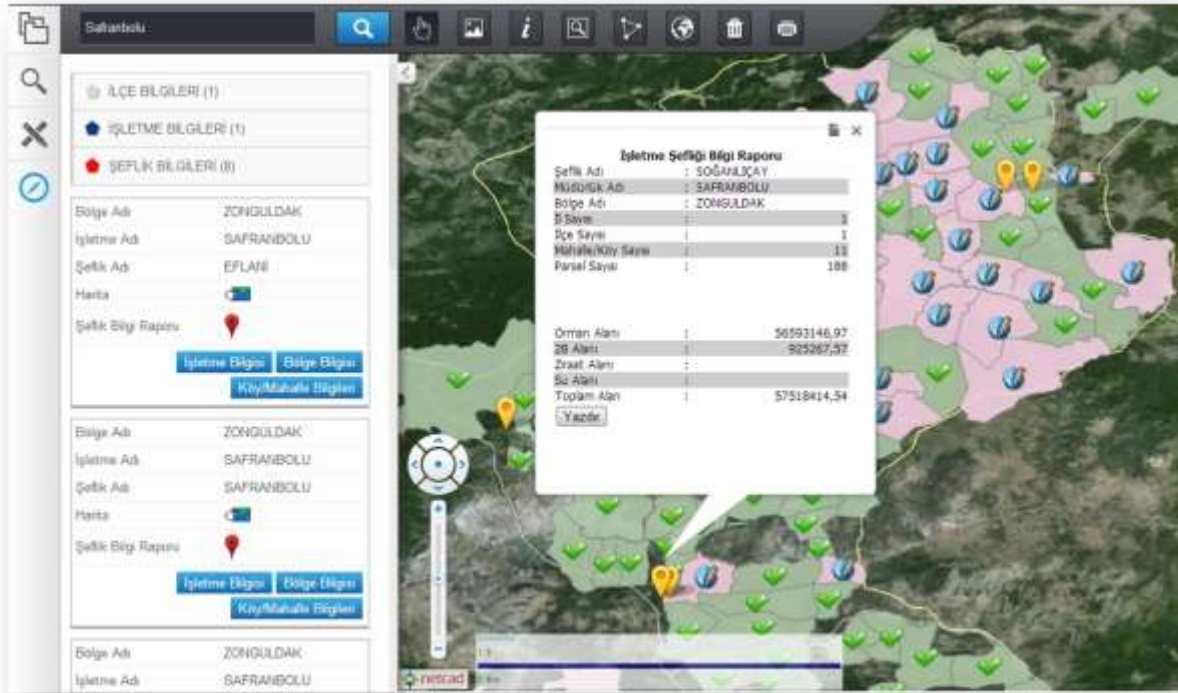

PASTURE INFORMATION SYSTEM

Data sets managed by NETCAD software

- ✓ Turkey Pasture Asset
- ✓ Income and Expense Tracking
- ✓ Allocation
- ✓ Occupation
- ✓ Migrant Information
- ✓ Livestock Asset

General
Directorate of
Plant Production

All (81)
Provinces

561 Netcad
Users

PROTECTED AREA INVENTORY SYSTEM

Data sets managed by NETCAD software

- ✓ Registered Cultural Property of Turkey
- ✓ Monuments and Unique Structures
- ✓ Protected Areas

General Directorate of
Cultural Heritage

All (36)
Commissions

250 Netcad Users

FOREST CADASTRE INFORMATION SYSTEM

Data sets managed by NETCAD software

- ✓ Turkey Forest Cadastre
- ✓ Business Programs
- ✓ Land use and land cover in forest areas

General Directorate of
Forestry